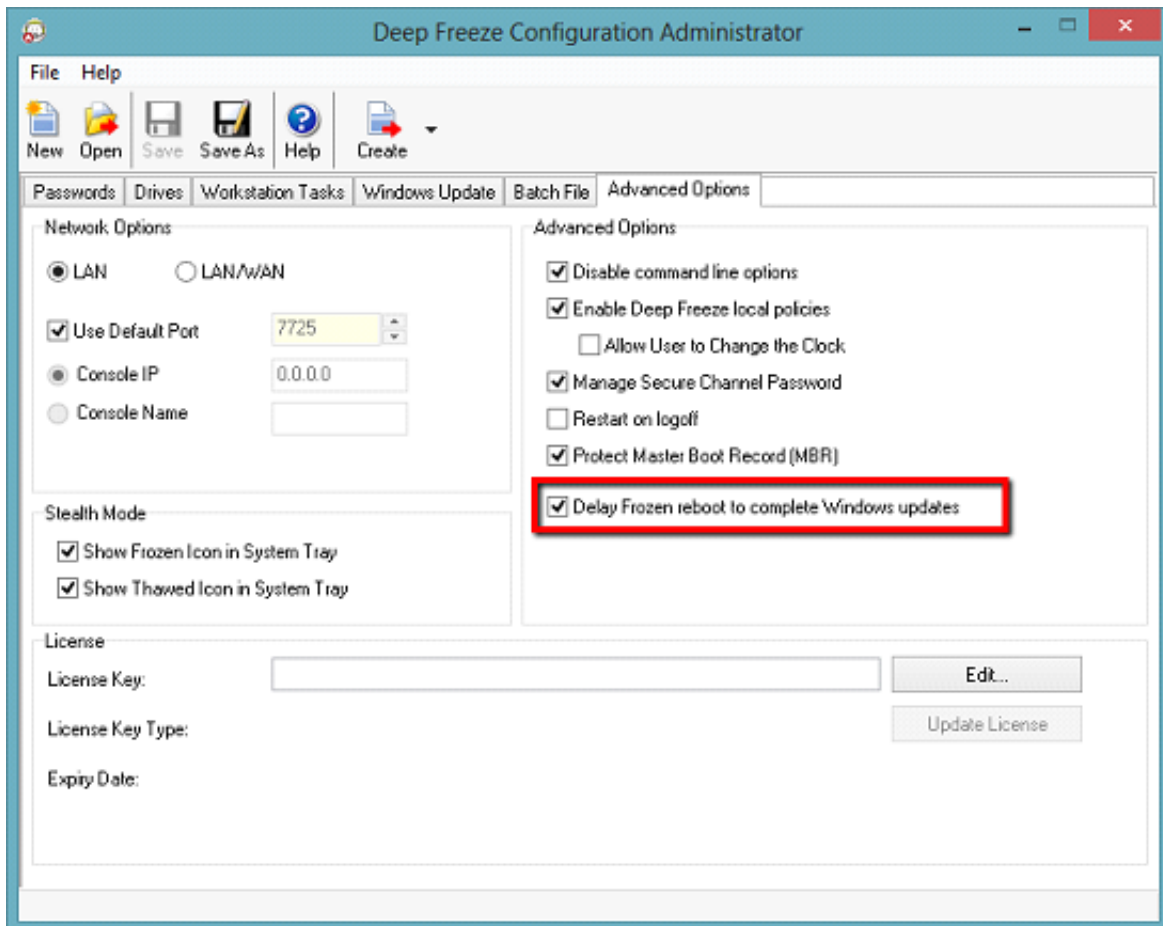

[Mac Won 039:t](#)

[Download Image From Yahoo](#)

neptune software download

[Download film heart](#)

We provide an easier way to design, build, deploy, and maintain any enterprise apps—including –to keep your business competitive in a mobile-first world.. Comes with the TunerView Data Header and Analog Input header pre-installed Features a ferrite bead onboard to help reduce interference. [Always Free Malware Program For Mac](#)

neptune software community

[Add Roboform To Microsoft Edge](#)

The Demon II is a hardware refresh that is replacing the original Demon for all USDM/EDM large box ECU NepTune RTP packages.. This sleeker unit is more stable when installed No longer requires a battery for data retention.. Our more than 420 customers across the globe count on Neptune Software technology to help them create powerful desktop and mobile applications across any environment—faster, easier, and at a fraction of the cost.. Contact your local dealer today! The NepTune RTP System gets Sensor Adjustments, low/high switched boost cut, Multi-Tune Support (Demon Only), 5 (Demon) or 4 (Demon II) extra analog inputs, and trace markers:. e828bfe731 [Brother Vx808 Vx809 Manual](#)

e828bfe731