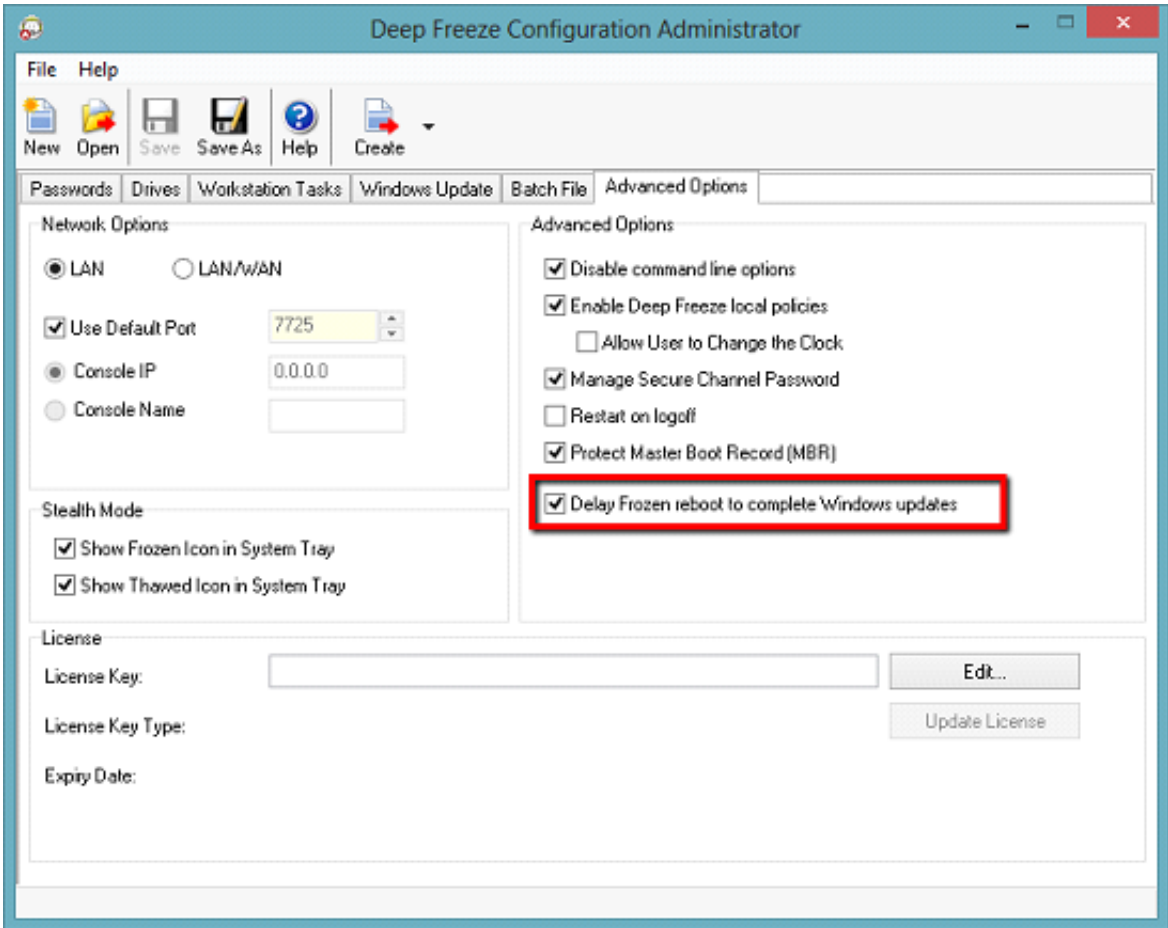

[Neptune Software License Crack](#)

[Neptune Software License Crack](#)

DOWNLOAD

So, you can rest assured knowing our solutions will be in line with SAP's future goals, as well as any Digital Transformation strategy you undertake beyond SAP.. or check version in the software to auto-update The TunerView II gets support for the NepTune RTP 5 additional analog inputs, NepTune RTP Multi-Tune feature, and updated software:.. We are an SAP Partner, and our Neptune DX Platform is an SAP-certified product that's aligned to SAP's Fiori UX strategy.